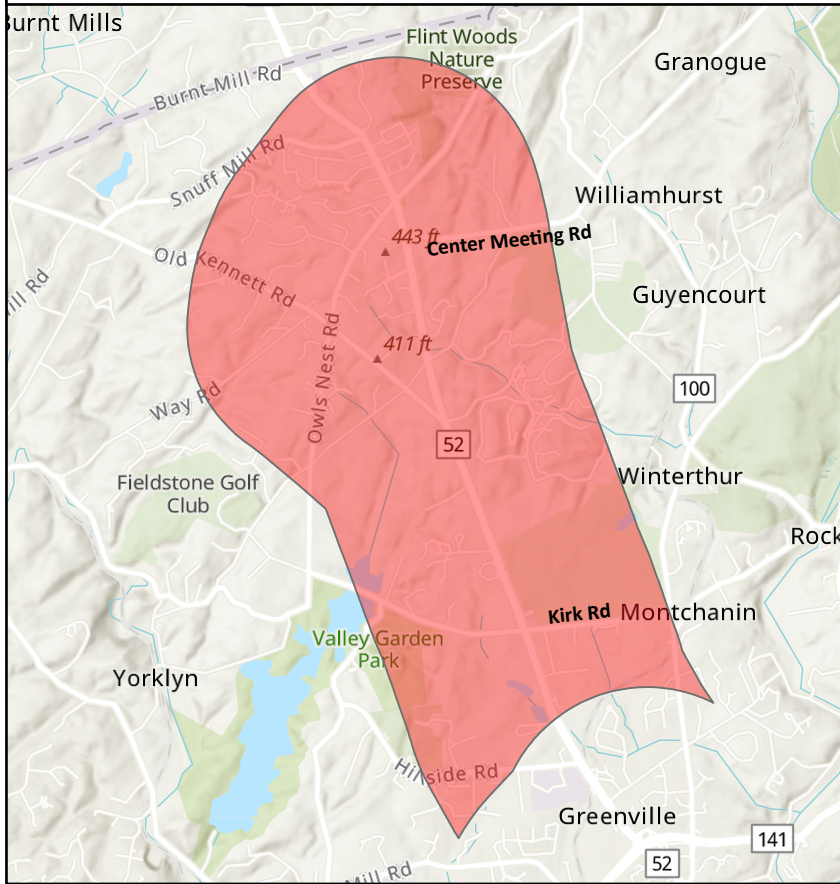

ADA Areas becoming On-demand

Centreville

Legend

 ADA Areas becoming On-Demand

ADA areas that will become on-demand areas starting Sunday, May 18, 2025

Northern New Castle

Delaware City